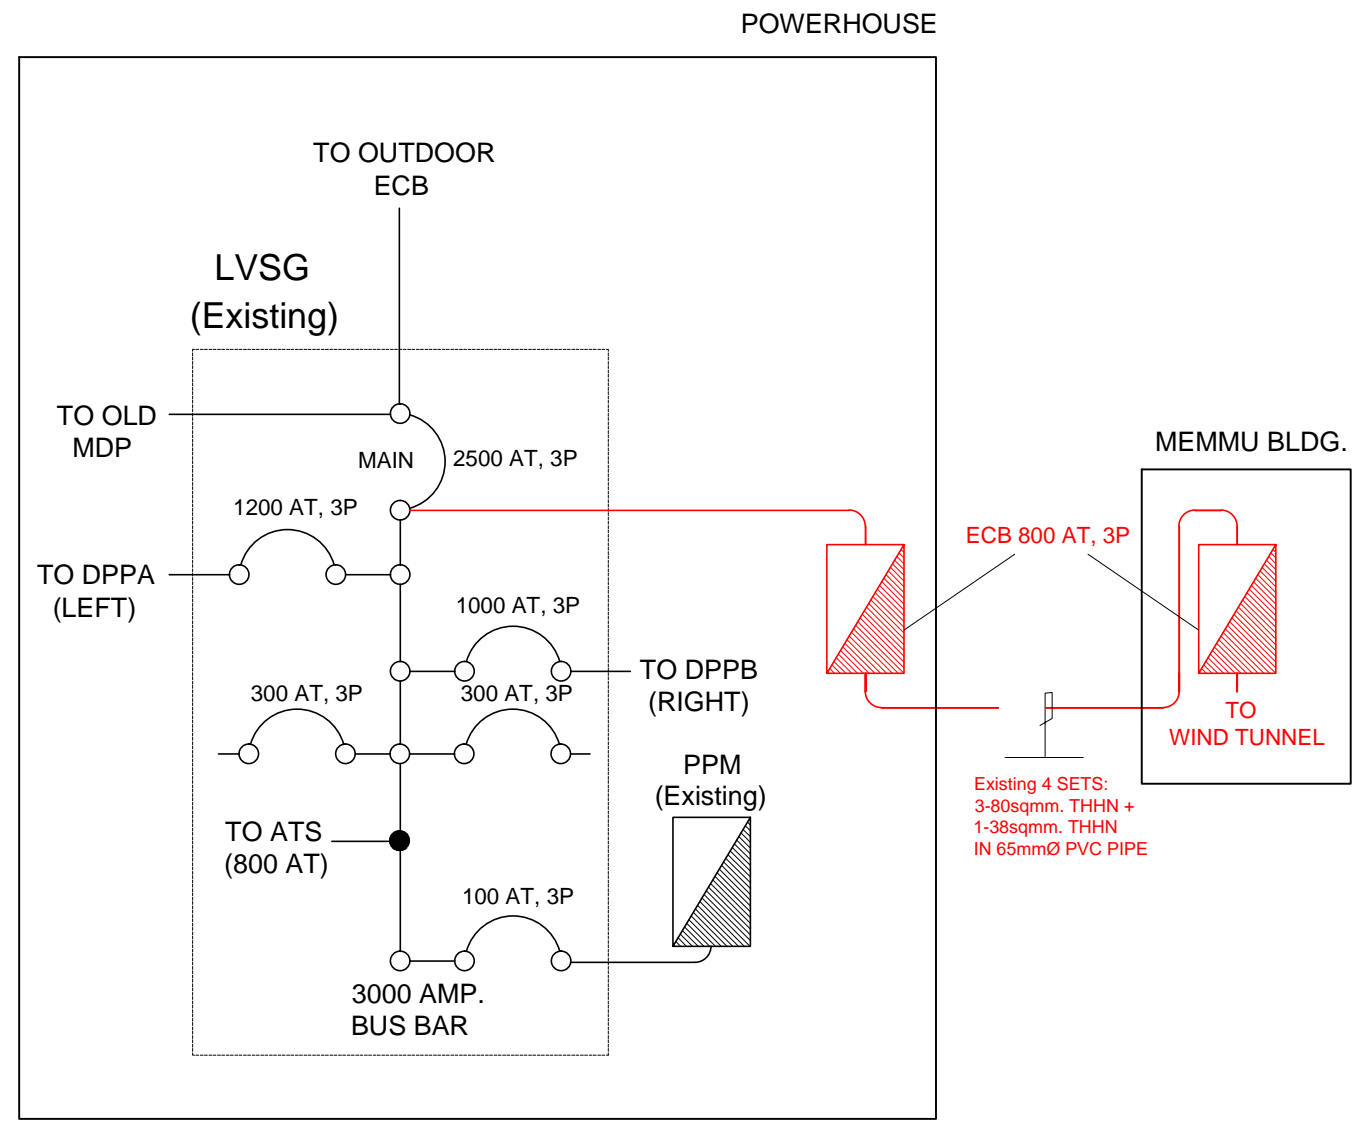

LOCATION PLAN
SCALE: NTS

RISER DIAGRAM
SCALE: NTS

TITLE:	SHEET NO.:	DRAWN BY:	CHECKED BY:	VERIFIED BY:	NOTED BY:	RECOMMENDING APPROVAL:	APPROVAL:
Proposed upgrade of electric feeder wires for the newly acquired Wind Tunnel	E/1	AARON CHESTER M. CRUZ WOA, METTSS, ETSD	DIOSDADO S. ORNUM WFS II, METTSS, ETSD	JESSIE B. ARCE CHIEF, MEIES, ETSD	EDWIN F. MANRESA CHIEF, ETSD	CATALINO L. DAVIS DA for A & ES	VICENTE B. MALANO ADMINISTRATOR
LOCATION: PAGASA Science Garden Compound	ELECTRICAL						